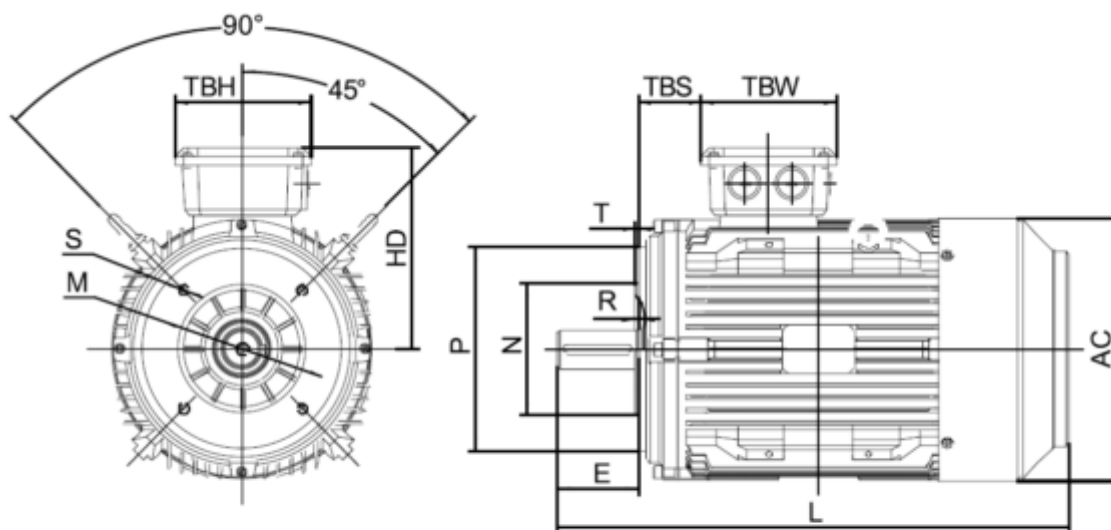

Data Sheet

Article number: 250300400415

Description: Kleedrive T3C 112M-4 4.0KW 1400 rpm
3x230/400V 50HZ IP55 B14 Eff=88,6%

Measures

AA = 231	K = Ø12	TBW = 134
AC = Ø220	L = 405	
AD = 292	M = 130	
D = Ø28	N = 100	
E = 60	P = 160	
F = 8	S = 3.5	
G = 24	TBH = 134	
HD = 180	TBS = 73	