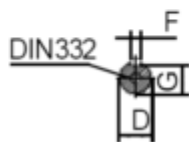

Data Sheet

Article number: 250300400415

Description: Kleedrive T3C 112M-4 4.0KW 1400 rpm
3x230/400V 50HZ IP55 B14 Eff=88,6%

Measures

AA = 231	K = Ø12	TBW = 134
AC = Ø220	L = 405	
AD = 292	M = 130	
D = Ø28	N = 100	
E = 60	P = 160	
F = 8	S = 3.5	
G = 24	TBH = 134	
HD = 180	TBS = 73	